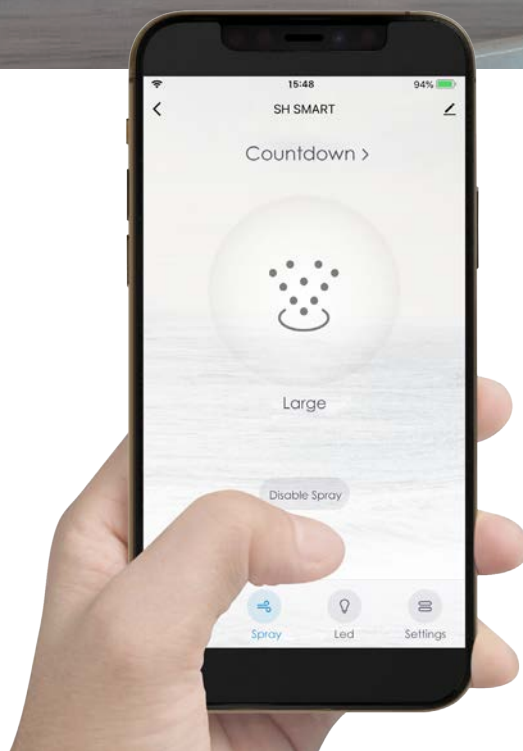

- COOL MIST DIFFUSER
- RECOMMENDED ROOM SIZES 3 - 5 m²
- CONTINUOUS RUN TIME - HIGH MIST MODE UP TO 2 HOURS
- CONTINUOUS RUN TIME - LOW MIST MODE UP TO 5 HOURS
- 70 ML CAPACITY
- USB CONNECTION
- AUTOMATIC SHUT-OFF WHEN EMPTY

Metal Ball Spill-Proof Design
Prevents water spillage.
Safe for your car or on your desk.

SPILL-PROOF DESIGN

NEW

Mino

White / plastic
Item 191201014

The new Mino Ultrasonic Cool Mist Diffuser is the perfect diffuser for home or on the go. The USB-powered Mino fits on your desk or in your car's cupholder. The soft blue light and spill-proof design limit distractions while driving or studying. The Mino has a 2 hour high mist and 5 hour low mist run time. The automatic shut-off detects when the water tank is empty to ensure safe and worry-free diffusing.

NEW SMART WIFI AROMA DIFFUSER

Fill your home with fragrance with just one click on your mobile App at anytime and anywhere. Set on and off schedule. A great addition to your smart home. Muse, the newest Smart Aroma Diffuser from SERENE HOUSE.

- COOL MIST DIFFUSER
- RECOMMENDED ROOM SIZE - UP TO 35 m²
- WIFI COMPATIBLE / DOWNLOAD SERENE HOUSE APP
- TIMER / SCHEDULE / AUTO ON&OFF
- HIGH MIST MODE RUN TIME - UP TO 5 HOURS
- LOW MIST MODE RUN TIME - UP TO 8 HOURS
- 150 ML CAPACITY
- CERAMIC/METAL, AMBIENT 7 LED LIGHTS
- AUTOMATIC SHUT OFF WHEN EMPTY
- 2 YEAR WARRANTY