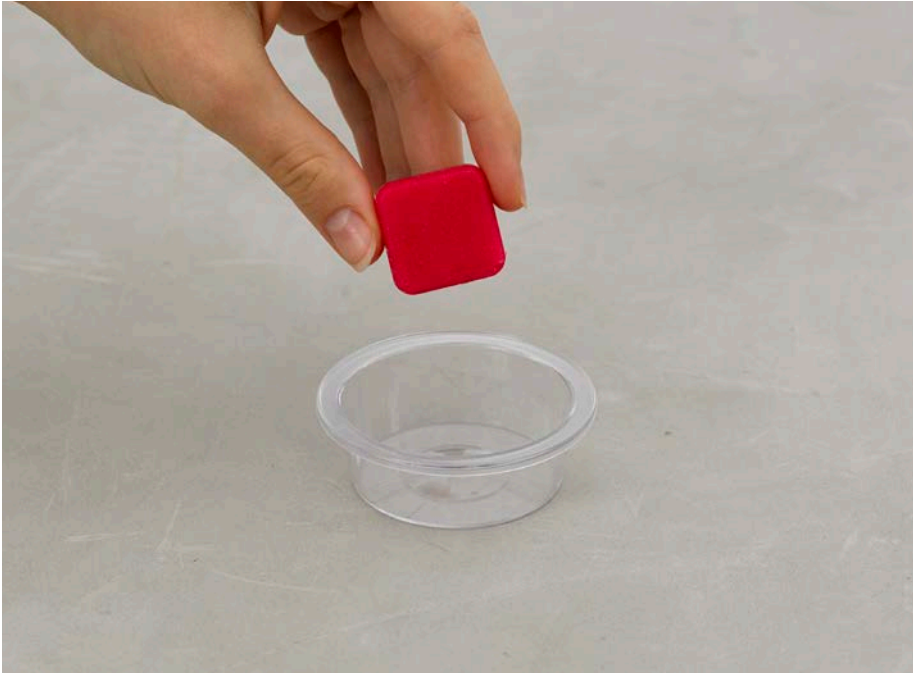

MOQ 6 pcs

NEW SERENE POD[®] WAX CUP

NEW

Serene Pod[®] Wax Cup

Fit all SERENE HOUSE wax melt warmers. Sold in cases of 10 in a plastic sleeve.
Item 171501038

Serene Pod[®] Wax Cup

Turn any wax cube or wax tart into an easy, safe, and clean Serene Pod[®] with the new Serene Pod[®] Wax Cup! Add scented wax to the cup to use with any SERENE HOUSE Wax Melt Warmer. Each cups holds up to 30g of wax.