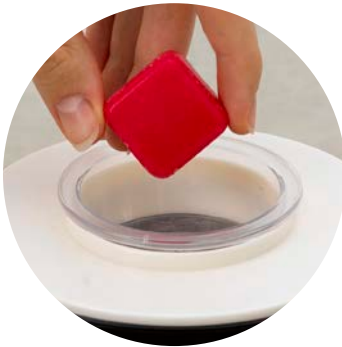

MOQ 6 pcs

NEW SERENE POD[®] WAX CUP

NEW

Serene Pod[®] Wax Cup

Fit all SERENE HOUSE wax melt warmers. Sold in cases of 10 in a plastic sleeve.
Item 171501038

Serene Pod[®] Wax Cup

Turn any wax cube or wax tart into an easy, safe, and clean Serene Pod[®] with the new Serene Pod[®] Wax Cup! Add scented wax to the cup to use with any SERENE HOUSE Wax Melt Warmer. Each cups holds up to 30g of wax.

ANY WAX MELT
Pair any wax melt with any Wax Warmer.

EASY
Simple to use.

CLEAN
Change your scent in seconds without touching wax.

Merchandising Displays

Essential Oil 10ml Display
W267 x D248 x H312 mm
Item 196306006