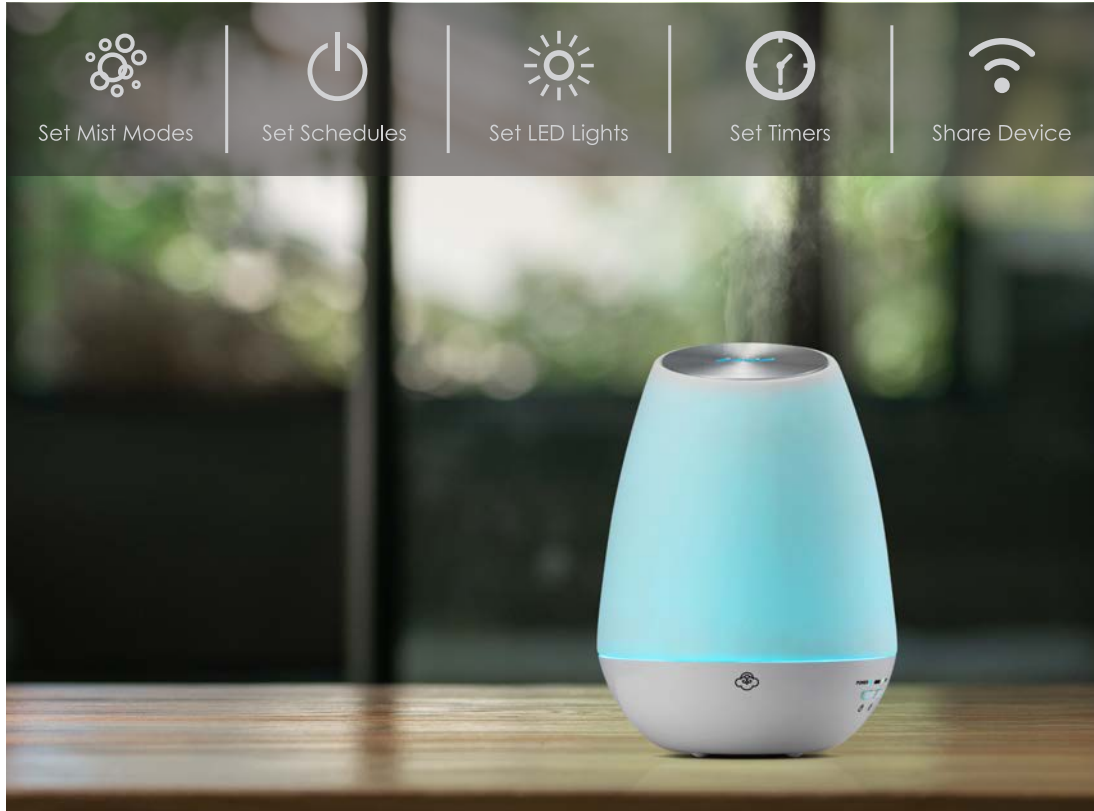

NEW SMART WIFI AROMA DIFFUSER

Fill your home with fragrance with just one click on your mobile App at anytime and anywhere. Set on and off schedule. A great addition to your smart home. Muse, the newest Smart Aroma Diffuser from SERENE HOUSE.

- COOL MIST DIFFUSER
- RECOMMENDED ROOM SIZE - UP TO 35 m²
- WIFI COMPATIBLE / DOWNLOAD SERENE HOUSE APP
- TIMER / SCHEDULE / AUTO ON&OFF
- HIGH MIST MODE RUN TIME - UP TO 5 HOURS
- LOW MIST MODE RUN TIME - UP TO 8 HOURS
- 150 ML CAPACITY
- CERAMIC/METAL, AMBIENT 7 LED LIGHTS
- AUTOMATIC SHUT OFF WHEN EMPTY
- 2 YEAR WARRANTY

WIFI MOBILE CONTROL APP

NEW

Muse
13 cm Ø x 18 cm H
ceramic / metal
Item 181201029

SERENE HOUSE Mobile App

Scan QR Code
to download the
mobile App.

Control your Smart
Aroma Diffuser
at anytime and
anywhere.

MINI FAN DIFFUSERS - BATTERY / USB

Ion Fan Diffusers are USB or battery-powered to make them truly portable. Add a few drops of essential oil to a paper pad and place the pad into the cartridge. Then place the entire cartridge into the diffuser. Turn on the fan to let the breeze take you on a fragrant journey.